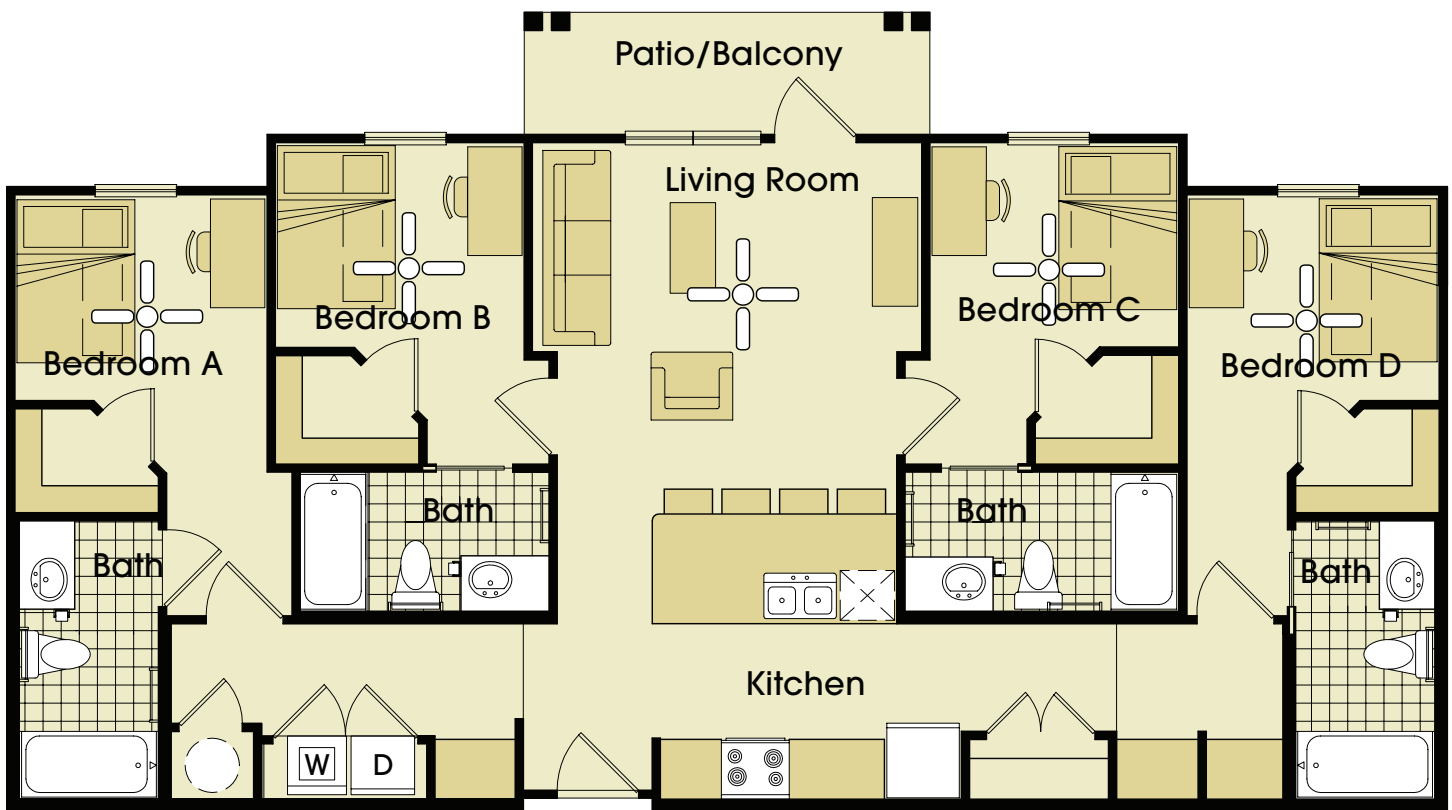

Spring Place

smart student living.com

4 Bedroom - 4 Bathroom
1281 Square Feet

3610 Clifton Road
Greensboro, NC 27407
866-54-PLACE
Spring@PlaceProperties.com